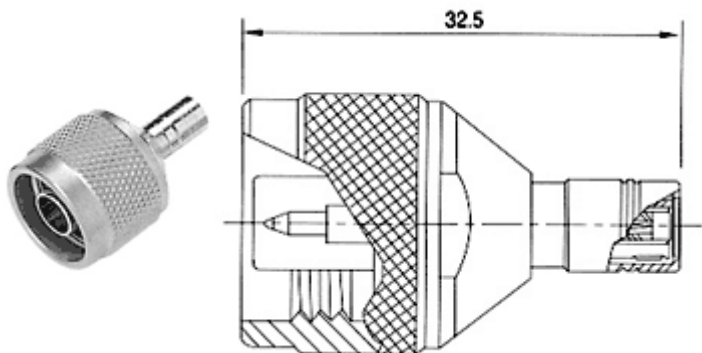

ADAPTOR

■ INTERFACE DIMENSIONS

■ TECHNICAL DATA

● ADAPTOR -50 / 70

BNC Plug to SMA Jack

PART NO	IMPED
S500-001	50Ω

BNC Jack to SMA Plug

PART NO	IMPED
S500-002	50Ω

BNC Jack to 1.6/5.6 Plug

PART NO	IMPED
S700-001	75Ω

BNC Jack to 1.6/5.6 Jack

PART NO	IMPED
S700-002	75Ω

N Plug to TNC Jack

PART NO	IMPED
S500-003	50Ω
S700-003	75Ω

N Plug to BNC Jack

PART NO	IMPED
S500-004	50Ω
S700-004	75Ω

N Plug to SMB Plug

PART NO	IMPED
S500-005	50Ω

N Plug to SMB Plug

PART NO	IMPED
S500-006	50Ω

[▲ PAGE TOP](#)

N Plug to SMA Plug

PART NO	IMPED
S500-007	50Ω

N Plug to SMA Jack

PART NO	IMPED
S500-008	50Ω

N Jack to SMA Plug

PART NO	IMPED
S500-009	50Ω

N Jack to SMA Jack

PART NO	IMPED
S500-010	50Ω

[▲ PAGE TOP](#)

N Jack to Trumpet Jack

PART NO	IMPED
S500-011	50Ω