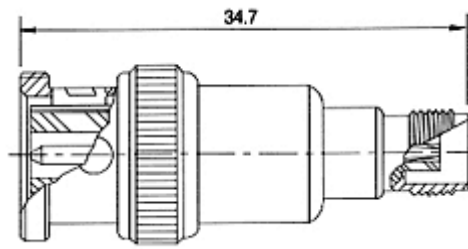

ADAPTOR

■ INTERFACE DIMENSIONS

■ TECHNICAL DATA

● ADAPTOR -50 / 70

BNC Plug to SMA Jack

PART NO	IMPED
S500-001	50Ω

BNC Jack to SMA Plug

PART NO	IMPED
S500-002	50Ω

BNC Jack to 1.6/5.6 Plug

PART NO	IMPED
S700-001	75Ω

BNC Jack to 1.6/5.6 Jack

PART NO	IMPED
S700-002	75Ω

N Plug to TNC Jack

PART NO	IMPED
S500-003	50Ω
S700-003	75Ω

N Plug to BNC Jack

PART NO	IMPED
S500-004	50Ω
S700-004	75Ω

PART NO	IMPED
S500-008	50Ω

N Jack to SMA Plug

PART NO	IMPED
S500-009	50Ω

N Jack to SMA Jack

PART NO	IMPED
S500-010	50Ω

[▲ PAGE TOP](#)

N Jack to Trumpet Jack

PART NO	IMPED
S500-011	50Ω

N Jack to SMA Plug

PART NO	IMPED
S500-012	50Ω

N Jack to SMA Jack

PART NO	IMPED
S500-013	50Ω

**BNC Jack to SMZ Jack
(Snap-on. Posi-Lock)**

PART NO	IMPED
S500-013	50Ω

[▲ PAGE TOP](#)

詳細仕様、説明等に付きましては、(株)イナートロン へお問い合わせ願います。