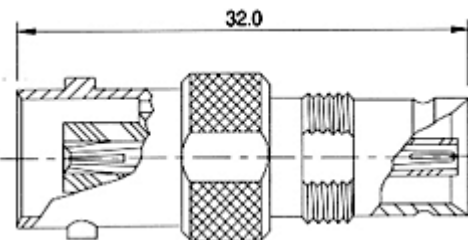

ADAPTOR

■ INTERFACE DIMENSIONS

■ TECHNICAL DATA

● ADAPTOR -50 / 70

BNC Plug to SMA Jack

PART NO	IMPED
S500-001	50Ω

BNC Jack to SMA Plug

PART NO	IMPED
S500-002	50Ω

BNC Jack to 1.6/5.6 Plug

PART NO	IMPED
S700-001	75Ω

BNC Jack to 1.6/5.6 Jack

PART NO	IMPED
S700-002	75Ω

N Plug to TNC Jack

PART NO	IMPED
S500-003	50Ω
S700-003	75Ω

N Plug to BNC Jack

PART NO	IMPED
S500-004	50Ω
S700-004	75Ω