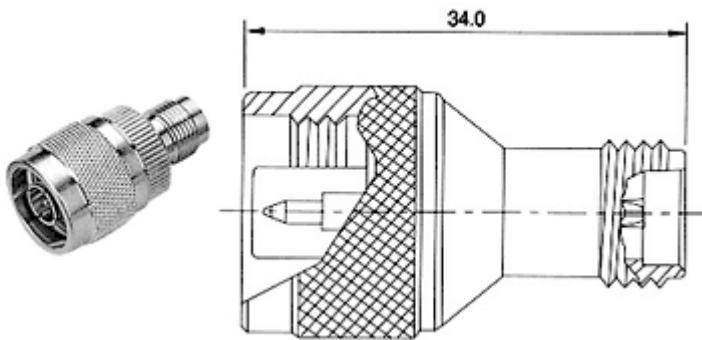

ADAPTOR

■ INTERFACE DIMENSIONS

■ TECHNICAL DATA

● ADAPTOR -50 / 70

BNC Plug to SMA Jack

PART NO	IMPED
S500-001	50Ω

BNC Jack to SMA Plug

PART NO	IMPED
S500-002	50Ω

BNC Jack to 1.6/5.6 Plug

PART NO	IMPED
S700-001	75Ω

BNC Jack to 1.6/5.6 Jack

PART NO	IMPED
S700-002	75Ω

N Plug to TNC Jack

PART NO	IMPED
S500-003	50Ω
S700-003	75Ω

N Plug to BNC Jack

PART NO	IMPED
S500-004	50Ω
S700-004	75Ω

PART NO	IMPED
S500-008	50Ω

N Jack to SMA Plug

PART NO	IMPED
S500-009	50Ω

N Jack to SMA Jack

PART NO	IMPED
S500-010	50Ω

[▲ PAGE TOP](#)

N Jack to Trumpet Jack

PART NO	IMPED
S500-011	50Ω

N Jack to SMA Plug

PART NO	IMPED
S500-012	50Ω

N Jack to SMA Jack

PART NO	IMPED
S500-013	50Ω

**BNC Jack to SMZ Jack
(Snap-on. Posi-Lock)**

PART NO	IMPED
S500-013	50Ω

[▲ PAGE TOP](#)

詳細仕様、説明等に付きましては、(株)イナートロン へお問い合わせ願います。