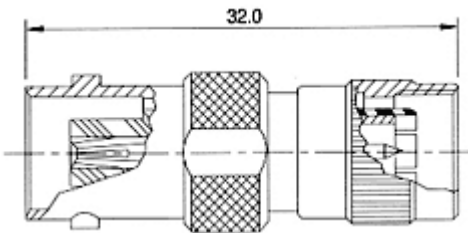

ADAPTOR

■ INTERFACE DIMENSIONS

■ TECHNICAL DATA

● ADAPTOR -50 / 70

BNC Plug to SMA Jack

PART NO	IMPED
S500-001	50Ω

BNC Jack to SMA Plug

PART NO	IMPED
S500-002	50Ω

BNC Jack to 1.6/5.6 Plug

PART NO	IMPED
S700-001	75Ω

BNC Jack to 1.6/5.6 Jack

PART NO	IMPED
S700-002	75Ω

N Plug to TNC Jack

PART NO	IMPED
S500-003	50Ω
S700-003	75Ω

N Plug to BNC Jack

PART NO	IMPED
S500-004	50Ω
S700-004	75Ω