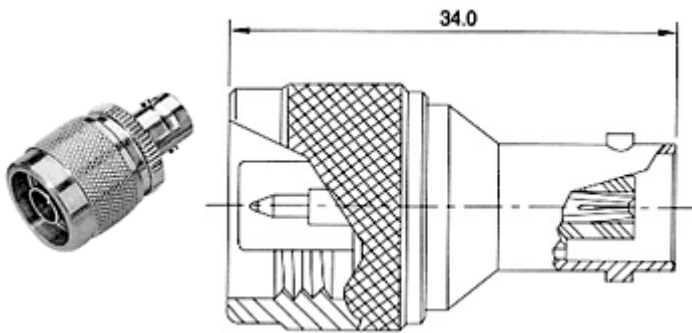

ADAPTOR

■ INTERFACE DIMENSIONS

■ TECHNICAL DATA

● ADAPTOR -50 / 70

BNC Plug to SMA Jack

PART NO	IMPED
S500-001	50Ω

BNC Jack to SMA Plug

PART NO	IMPED
S500-002	50Ω

BNC Jack to 1.6/5.6 Plug

PART NO	IMPED
S700-001	75Ω

BNC Jack to 1.6/5.6 Jack

PART NO	IMPED
S700-002	75Ω

N Plug to TNC Jack

PART NO	IMPED
S500-003	50Ω
S700-003	75Ω

N Plug to BNC Jack

PART NO	IMPED
S500-004	50Ω
S700-004	75Ω

N Plug to SMB Plug

PART NO	IMPED
S500-005	50Ω

N Plug to SMB Plug

PART NO	IMPED
S500-006	50Ω

[▲ PAGE TOP](#)

N Plug to SMA Plug

PART NO	IMPED
S500-007	50Ω

N Plug to SMA Jack

PART NO	IMPED
S500-008	50Ω

N Jack to SMA Plug

PART NO	IMPED
S500-009	50Ω

N Jack to SMA Jack

PART NO	IMPED
S500-010	50Ω

[▲ PAGE TOP](#)

N Jack to Trumpet Jack

PART NO	IMPED
S500-011	50Ω