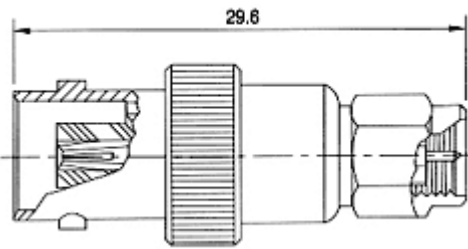

ADAPTOR

■ INTERFACE DIMENSIONS

■ TECHNICAL DATA

● ADAPTOR -50 / 70

BNC Plug to SMA Jack

PART NO	IMPED
S500-001	50Ω

BNC Jack to SMA Plug

PART NO	IMPED
S500-002	50Ω

BNC Jack to 1.6/5.6 Plug

PART NO	IMPED
S700-001	75Ω

BNC Jack to 1.6/5.6 Jack

PART NO	IMPED
S700-002	75Ω

N Plug to TNC Jack

PART NO	IMPED
S500-003	50Ω
S700-003	75Ω

N Plug to BNC Jack

PART NO	IMPED
S500-004	50Ω
S700-004	75Ω