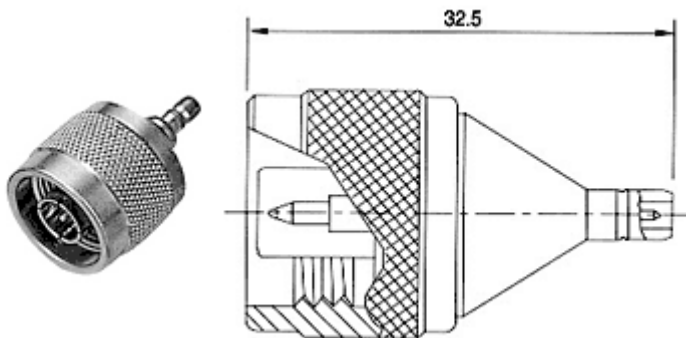

ADAPTOR

■ INTERFACE DIMENSIONS

■ TECHNICAL DATA

● ADAPTOR -50 / 70

BNC Plug to SMA Jack

PART NO	IMPED
S500-001	50Ω

BNC Jack to SMA Plug

PART NO	IMPED
S500-002	50Ω

BNC Jack to 1.6/5.6 Plug

PART NO	IMPED
S700-001	75Ω

BNC Jack to 1.6/5.6 Jack

PART NO	IMPED
S700-002	75Ω

N Plug to TNC Jack

PART NO	IMPED
S500-003	50Ω
S700-003	75Ω

N Plug to BNC Jack

PART NO	IMPED
S500-004	50Ω
S700-004	75Ω

N Plug to SMB Plug

PART NO	IMPED
S500-005	50Ω

N Plug to SMB Plug

PART NO	IMPED
S500-006	50Ω

[▲ PAGE TOP](#)

N Plug to SMA Plug

PART NO	IMPED
S500-007	50Ω

N Plug to SMA Jack

PART NO	IMPED
S500-008	50Ω

N Jack to SMA Plug

PART NO	IMPED
S500-009	50Ω

N Jack to SMA Jack

PART NO	IMPED
S500-010	50Ω

[▲ PAGE TOP](#)

N Jack to Trumpet Jack

PART NO	IMPED
S500-011	50Ω